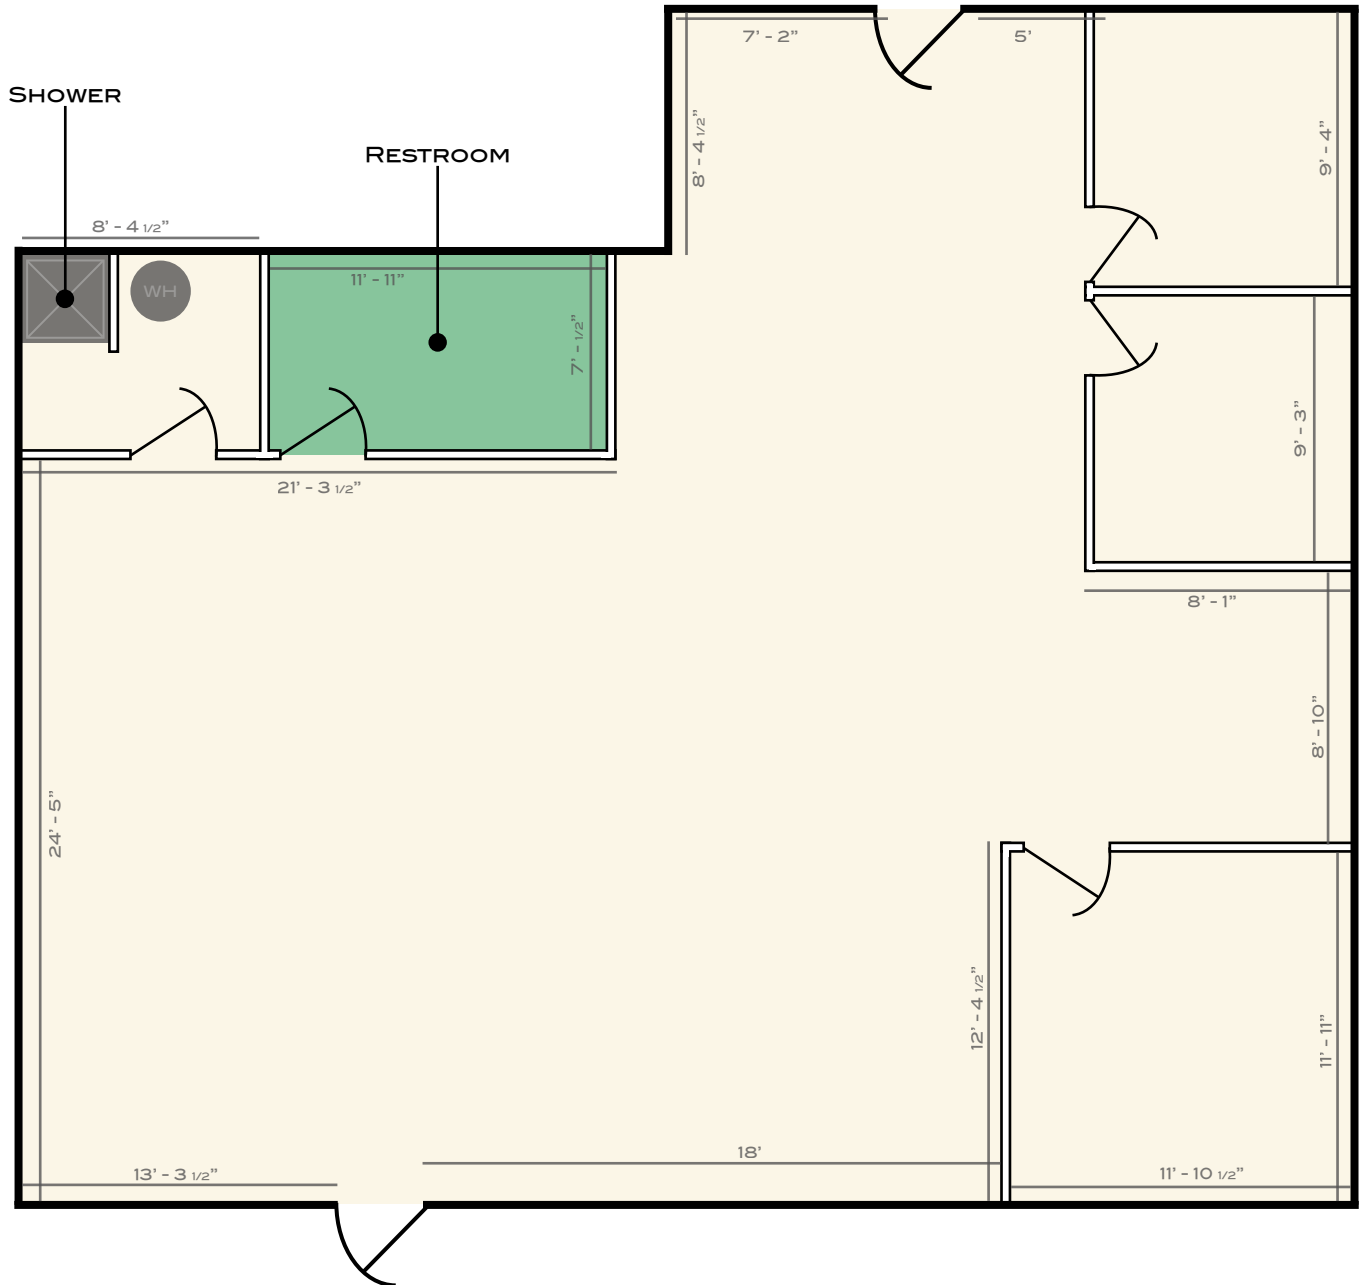

SUITE D-160

1,746 SF

525 Round Rock West Drive  
Buildings A, B, & C  
Round Rock, TX 78681

555 Round Rock West Drive  
Building D & F  
Round Rock, TX 78681

575 Round Rock West Drive  
Building H, J, & K  
Round Rock, TX 78681